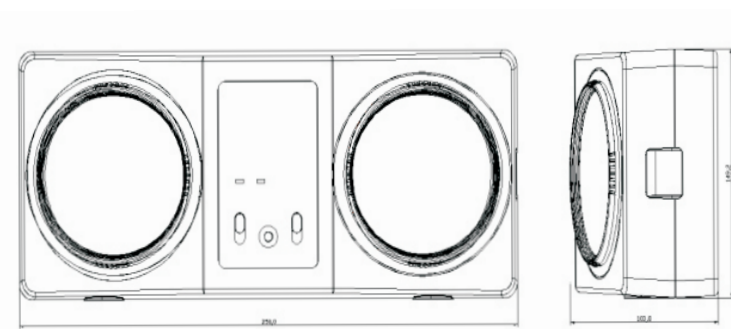

Picture

Features

- CE/CB Approved Emergency Light Model DT series
- Injection-molded plastic ABS housing
- Easy installation and maintenance
- Energy-saving LEDs with long operating lifespan of up to 100,000 hours
- Over-charged and over-discharged battery protections
- Test button to test emergency lighting set in normal operating
- LED indicator to monitor battery operating
- Emergency duration: 6 hours
- Maximum 48 hours for full recharge t

Dimension (mm)

Specifications

Items	Units	Parameter
Input Voltage	V	AC100-240V
Source Type	-	COB 5W*2
Luminous Flux	lm	600
Brightness	cd/m2	>15
Beam Angle	?	140
Body Materials	-	ABS
Life Time	Hr	50000
Work Temperature	°C	0~50
Emergency Time	Hr	6Hours(one lamp)3Hours(two lamps)
Consumption Power	W	4
Battery	-	Lead-Acid 6V4A
Emergency Convension Time	s	< 1
Charge time	Hr	48
Net Weight/pc (with battery)	g	1500
One Pieces Packing	mm	380*115*158

Product Name	EMERGENCY LED LIGHTS DT Series
Model No.	DT-523
Main Specification	2x5W COB ABS Housing 600lm
Product Size	350x103.8x149.2
MOQ	500PCS
Lead Time	35 days
Sample Delivery Time	3~10 days
Remarks:	