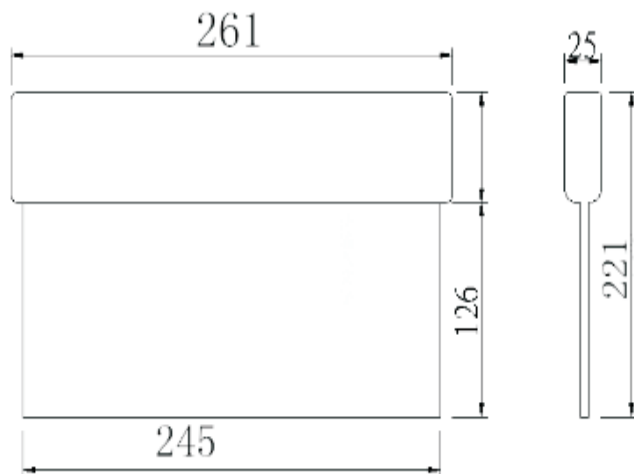

Dimension (mm)